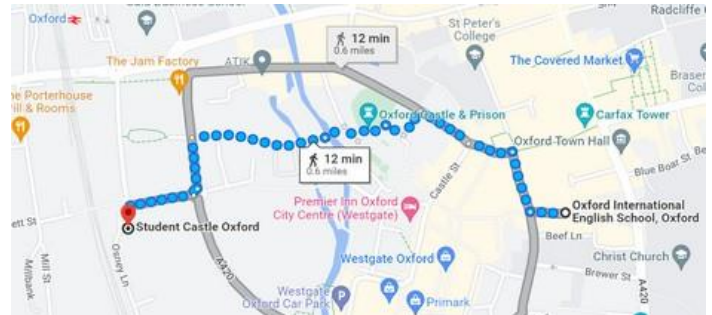

Oxford Accommodation Factsheet

Name: Student Castle Oxford

Type: Residence

Student Castle Oxford residence is located in the heart of the historical city of Oxford.

Offering a range of beautifully designed rooms, we are located minutes away from the city centre and close to all university colleges.

Location

Address: Student Castle Oxford, Osney Lane,OX1 1TE

Getting to the school: 10-minute walk to the school

Office hours Mon– Sun 8am – 6pm; 0333 344 4907. If you arrive out of office hours, please call security on +44 (0) 7873 230 730 to check you in.